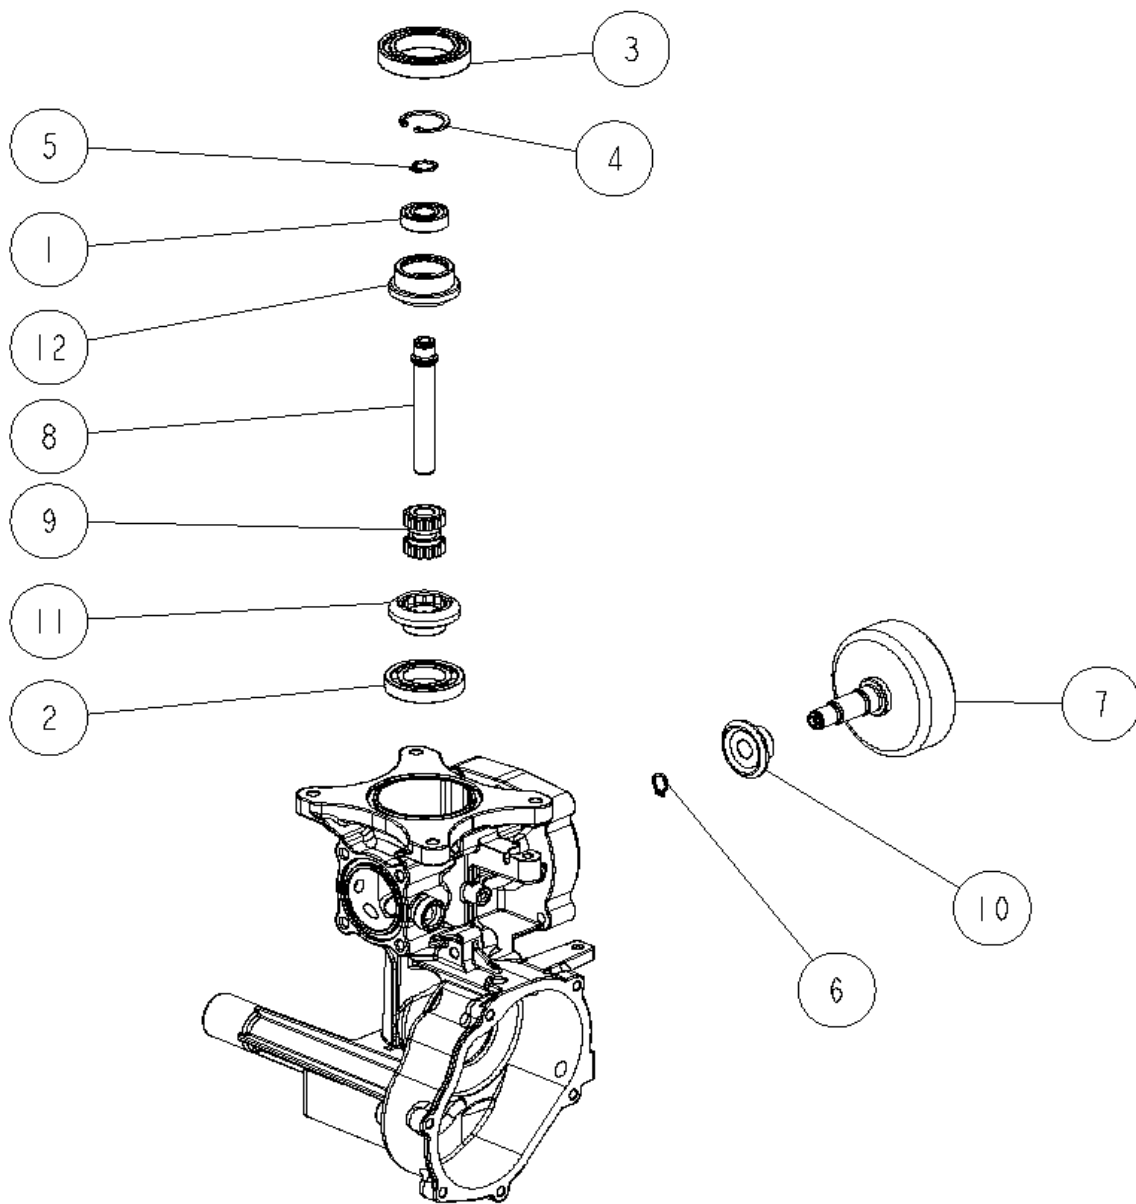

# TRANSMISSION 7

12	0202-00200	Bevel Gear A 26T	1	
11	0202-00300	Bevel Gear B 26T	1	
10	0202-00400	Bevel Gear 24T	1	
9	0202-00500	Direction Change Dock M	1	
8	0208-00210	Vertical Axle A	1	
7	0287-00100	Clutch Shaft CMP	1	
6	89-2511-000100	Snap Ring (S10)	1	
5	89-2511-000120	Snap Ring (S12)	1	
4	89-2512-000280	Snap Ring (R28)	1	
3	89-3111-069074	Bearing 6907	1	
2	89-3111-160054	Bearing 16005	1	
1	89-3115-060014	Bearing 6001 2RS	1	
Ref.	Parts Number	Parts Name	Quantity	Remarks